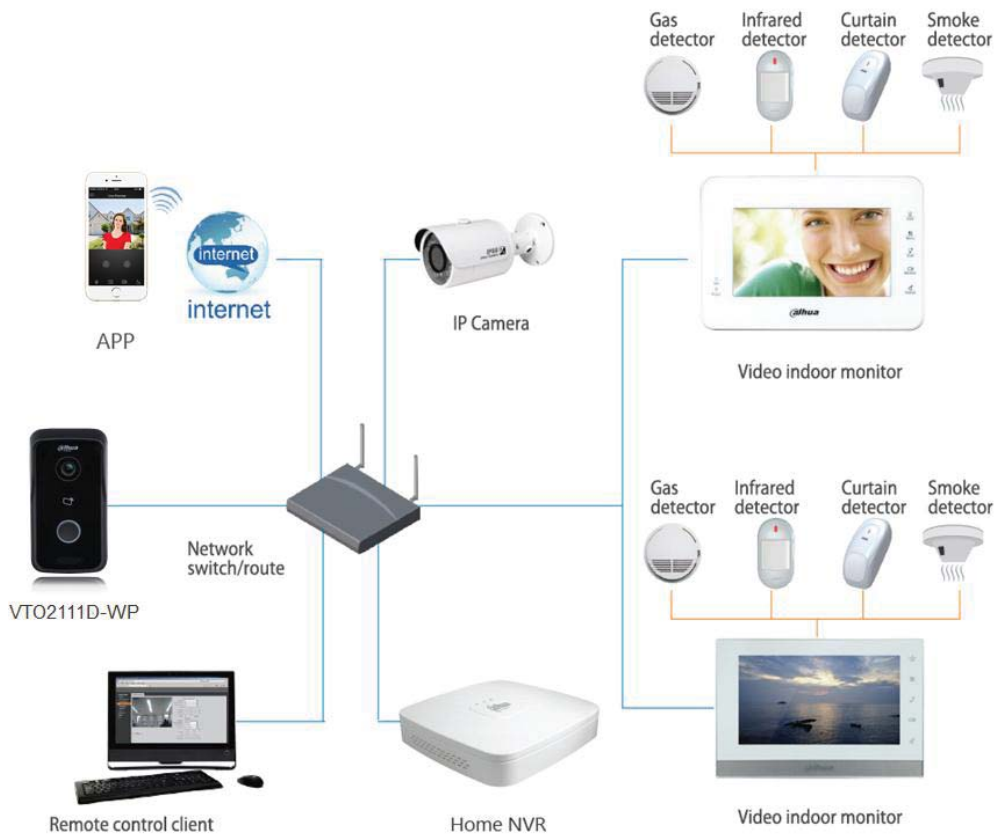

## Application

### 1 – Smart Doorbell

Call Mobile phone APP directly without indoor monitor

## 2- Video Intercom

- Color video & audio call
- IPC surveillance
- Alarm integration
- Remote intercom with mobile APP