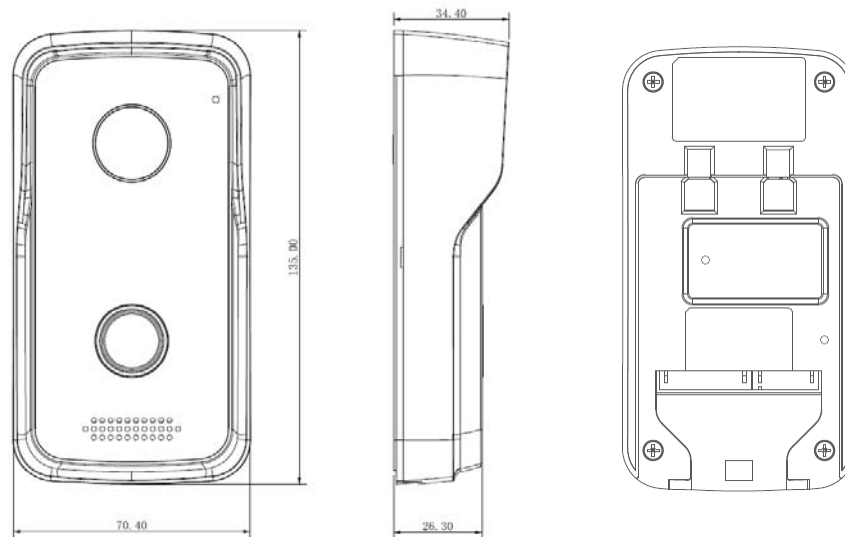

### Specifications

Mode		DHI-VTO2111D-WP
System	Main Processor	Embedded Micro Processor
	Operation System	Embedded LINUX OS
Video	Video Compression	H.264
	Image Sensor	1/4" 1MP CMOS
	Lens	2.2mm
	Angle of View	D:125° H:105°
	Day/Night	ICR
Audio	Audio Compression	G.711
	Audio Input	Omnidirectional Mic
	Audio Output	Built-in Speaker
	Bidirectional Talk	Support Dual-way Bidirectional talk
Operation Mode	Keypad	Single Mechanical Button
	Reader	Mifare Card
	Body Approaching	1m
Interface	Door Control	2(1 relay out for main lock, 1 extended by access control module)

## Dimensions