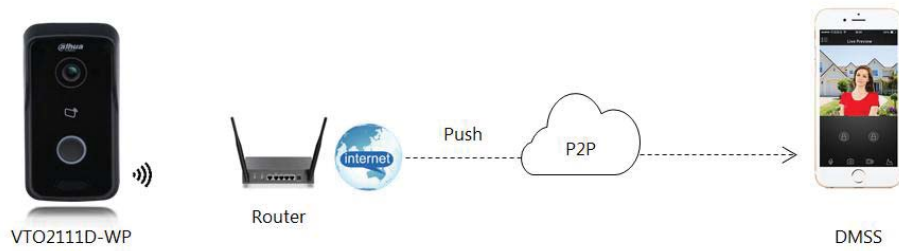

DHI-VTO2111D-WP

2- Video Intercom

- Color video & audio call
- IPC surveillance
- Alarm integration
- Remote intercom with mobile APP